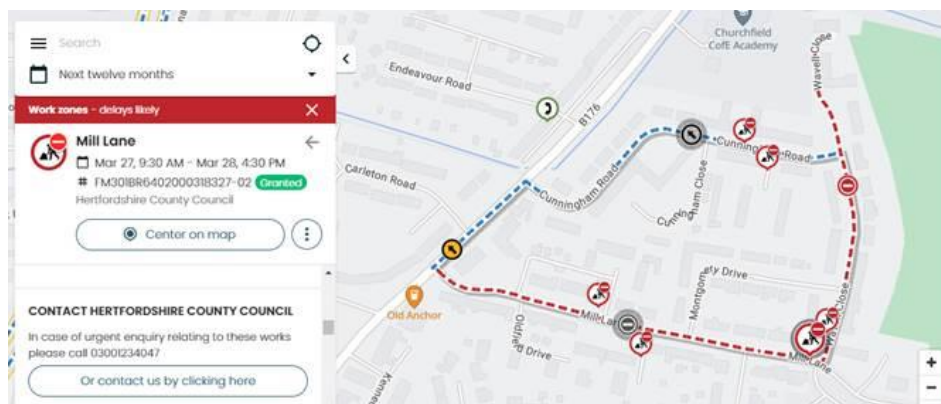

26th March 2024

Dear Parent/Carer

Roadworks in Mill Lane and surrounding roads

Over the past week we have been trying to find out more information from Hertfordshire County Council about the planned local roadworks, including to Mill Lane, for tomorrow and Thursday – see map below. There will be inevitable disruption, and from our perspective, it would have been preferable for the roadworks to have taken place in the Easter holiday.

Late this afternoon we have been informed that the road closure will be in place from 9.30am to 3.00pm tomorrow and the closure will be lifted between 12.00pm to 1.00pm on Thursday (school closes at 12.30pm).

If you normally drop off/pick up your child(ren) near to school, I would strongly advise that you make arrangements for them to walk down Mill Lane tomorrow and Thursday.

I am sorry for this disruption which is unfortunately completely out of our control.